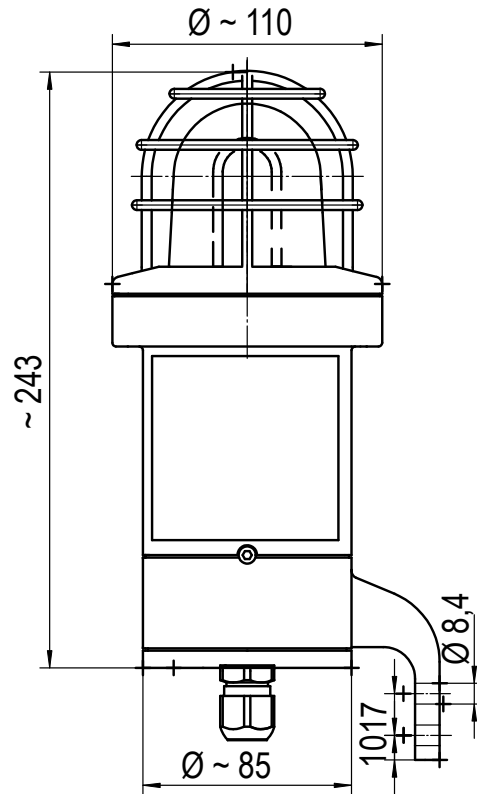

Ex-Proof Strobe Beacon dSF

II 2 G Ex d e IIC T5, T6 Gb
 II 2 D Ex tb IIIC T95 °C, T80 °C Db
 -55 °C ≤ Ta ≤ +55 °C/+40 °C
 Zone 1, 2, 21, 22

Features

- ▶ Visual signal device with powerful xenon tube for use in explosion endangered areas of zones 1 and 2
- ▶ Typical applications in chemical/petrochemical industries, refineries, vessel/aircraft industries, ammunition depots, fork lifts etc.
- ▶ Sturdy aluminium housing, coated or powder coated
- ▶ compact dimensions – also suitable for building in (only lens visible)
- ▶ Flameproof chamber „d“ – terminal connection chamber in protection class increased safety „e“
- ▶ For continuous operation
- ▶ Models with 5 J or 15 J strobe energy
- ▶ Hardened glass lens (borosilicate glass), 5 J and 15 J model with protection cage made of stainless steel
- ▶ 5 lens colours

Technical data

Type	dSF
Housing, colour	aluminium, surface coated or powder coated (yellow/blue)
Lens	hardened borosilicate glass
Lens colour	amber, red, clear, blue, green
Terminal	1,5 mm ² fine wire, 2,5 mm ² single wire
Cable entry	cable gland M20 x 1,5 and blind plug M20 x 1,5
Mounting	mounting bracket
Strobe frequency/lifetime	~ 1 Hz, approx. 5 x 10 ⁶ flashes
Operation	continuous
Insulation class	I – equipotential bonding: screw connection with wire protection clamp outside (cross section max. 4 mm ²)
Weight	2 kg
Approval	PTB 03 ATEX 1230

Order data

Type	Order No.	Denomination	Strobe energy (J)	Nominal voltage (V)	Voltage range (V)	Nominal current (A)
dSF1	335 00C 410	Ex-proof strobe beacon with protection cage	15	110/120 V AC 50-60 Hz	103-127 V AC	0,200
	335 00C 413			230/240 V AC 50-60 Hz	207-253 V AC	0,200
	335 10C 410		5	110/120 V AC 50-60 Hz	103-127 V AC	0,135
	335 10C 413			230/240 V AC 50-60 Hz	207-253 V AC	0,130
dSF2	335 00C 005	Ex-proof strobe beacon with protection cage	15	24 V DC	21-53 V DC	1,000
	335 00C 009			80 V DC	72-132 V DC	0,250
	335 10C 005		5	24 V DC	21-53 V DC	0,280
	335 10C 009			80 V DC	72-132 V DC	0,090